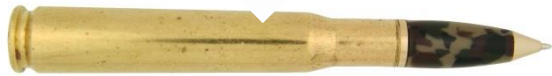

50 Cal Bullet & Bullet Flip Pen

- Deep Pocket Box- Felt (PKBOX9B)
- Rifle Case Box (PKBOXGUN)
- Large Flip Box (K-408)

- Oversized Window Boxes (PKBOX18W/B)
- Tactical Rifle Case Box (PKBOXGUN2B)